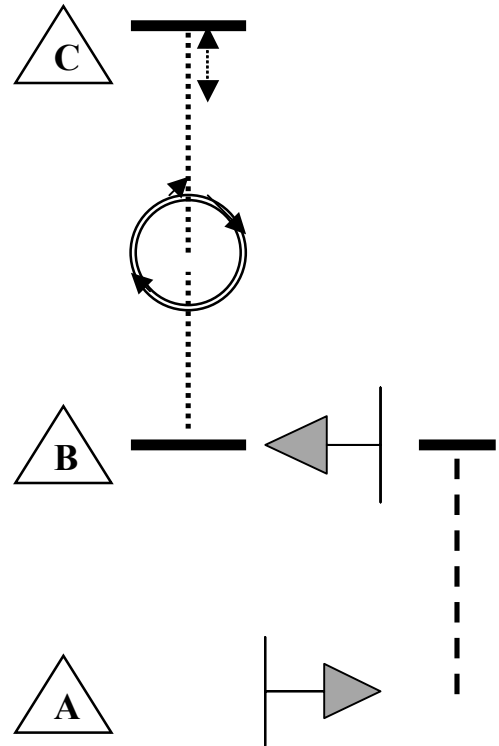

## SHOWMANSHIP SENIOR SILVER #1 PATTERN 2005

1. Wait at Cone A. When acknowledged, sidepass to the right 6 steps.
2. Trot until even with Cone B. Halt.
3. Move to the off side of your horse. Sidepass to the left 6 steps. Return to the near side of your horse.
4. Stop and set-up for inspection.
5. After inspection, walk halfway to Cone C. Perform a 360° haunch turn to the right. Continue walking to Cone C.
6. Halt. Back 5 steps and close.
7. When dismissed, trot into line.